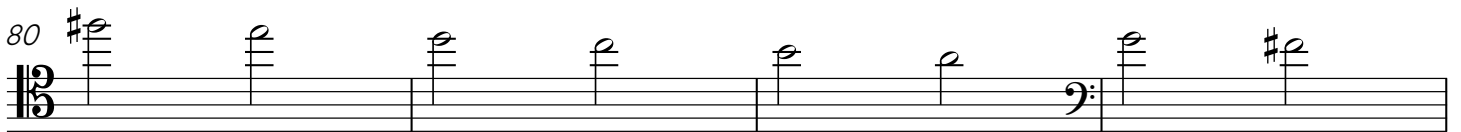

69 G Major 3 octaves