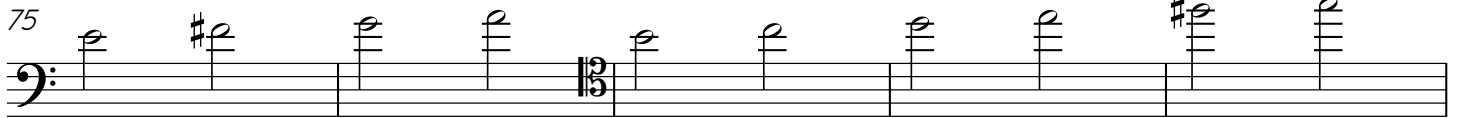

69 G Major 3 octaves