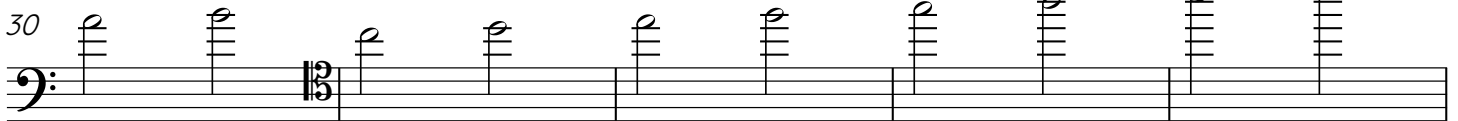

GR Chamber Music Camp Scales (Bass)

Pick the number of octaves you can play well

C Major 1 octave

9 C Major 2 octaves

24 C Major 3 octaves

46 G Major 1 octave

2

54 G Major 2 octaves