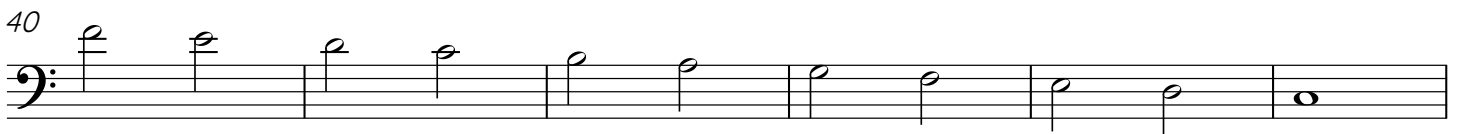

GR Chamber Music Camp Scales (Bass)

Pick the number of octaves you can play well

C Major 1 octave

9 C Major 2 octaves

24 C Major 3 octaves

46 G Major 1 octave

2

54 G Major 2 octaves